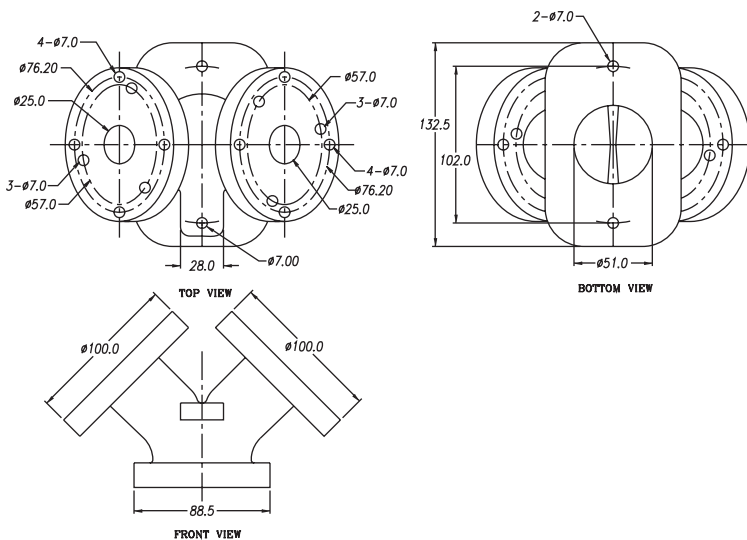

Horn And Driver Adaptors

PC-60

Applications

PC-60

The PC-60 is a dual manifold adaptor designed to mount two compression drivers with standard 1 inch (25.4mm) bolt on style exits to a single horn with a bolt on 2 inch (50mm) throat diameter.

Specifications

Overall Dimension	: 180 x 115	mm.
Material	: Aluminium	
Net Weight	: 1.38 kg (3.03 lbs.)	
Shipping Weight	: 1.40 kg (3.08 lbs.)	
Packing Dimension	: 130 x 180 x 130	mm.

19/4 Moo 2 T.Bangkratuk A. Samparn Nakornpathom 73210 Thailand
 Tel: +66-2-441-6600 Auto 30 Lines
 e-mail: info@paudiothailand.com
 Web site: www.paudiothailand.com
 All rights reserved by P.Audio System Co., Ltd. 2007